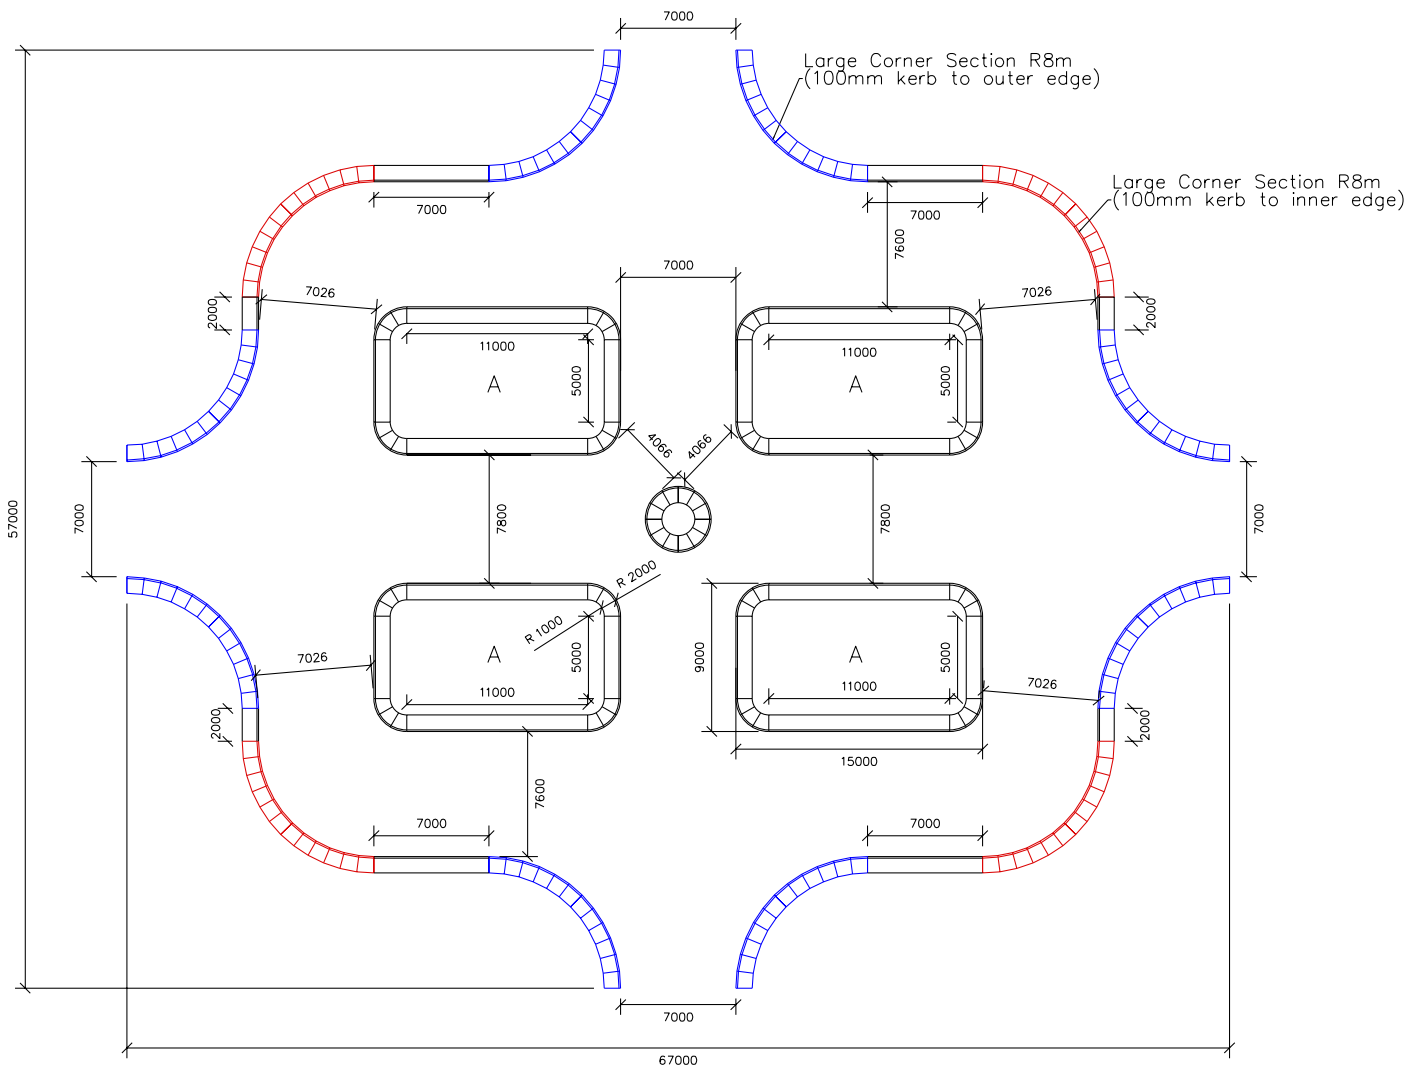

Moshon Data Village

Village layout using 8m large corner sections

2D+ option available (pavements only)

50 - 50 split of 1m and 2m lengths

Moshon Data - Village layout using 8m large corner sections

Complete Mosh